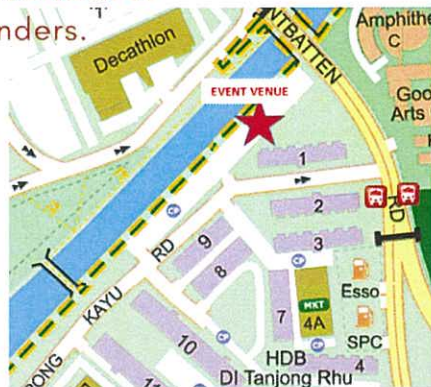

REACHING OUT, TOUCHING LIVES
ST HILDA'S COMMUNITY SERVICES CENTRE